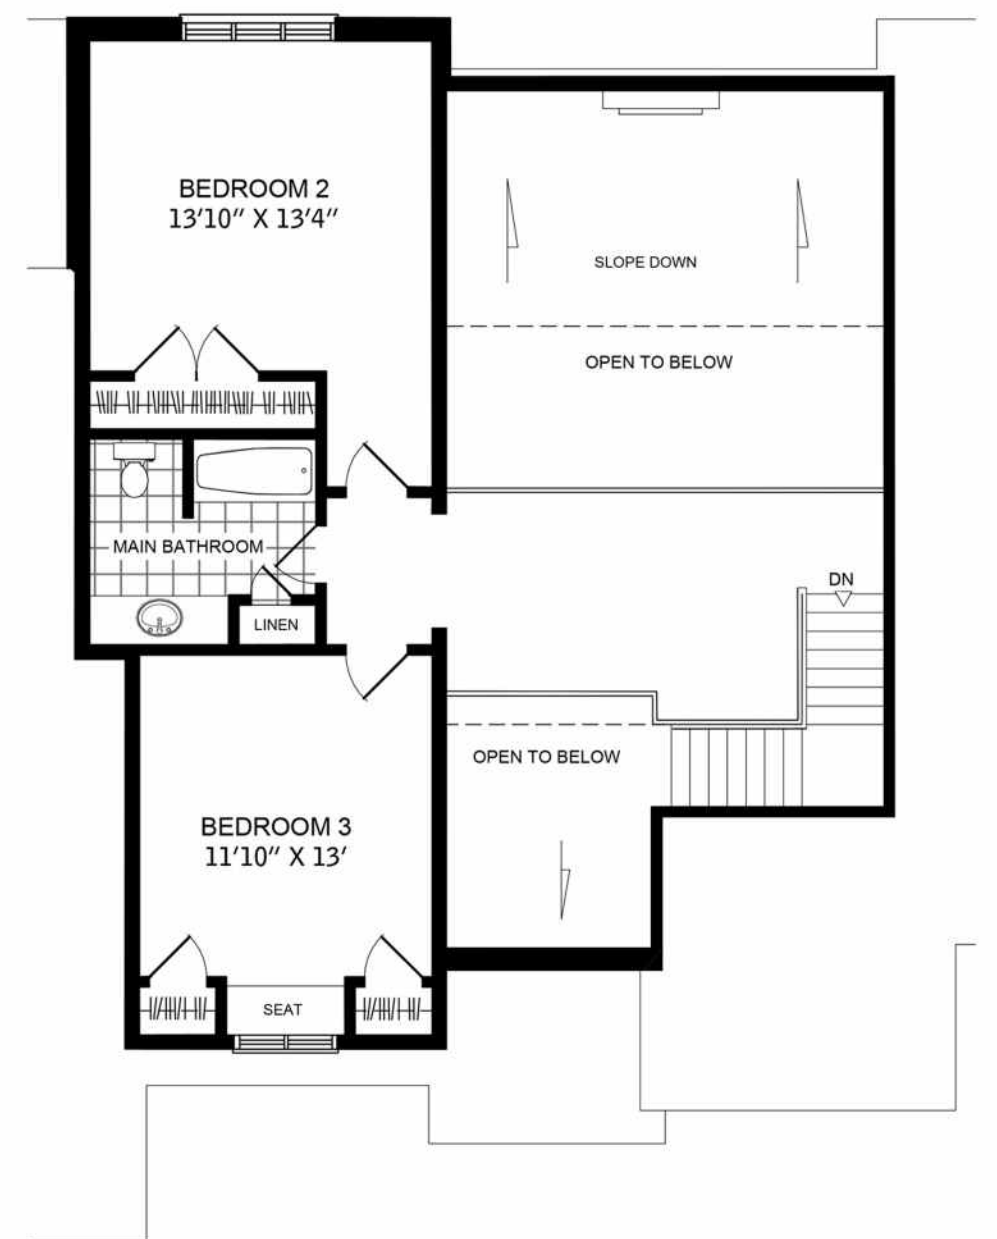

BUNGALOF COLLECTION

Artist's Concept

The Diamond

2900 Sq. Ft.

MAIN FLOOR PLAN

SECOND FLOOR PLAN

All dimensions are approximate.

BUNGALOF COLLECTION

The Diamond

2900 Sq. Ft.