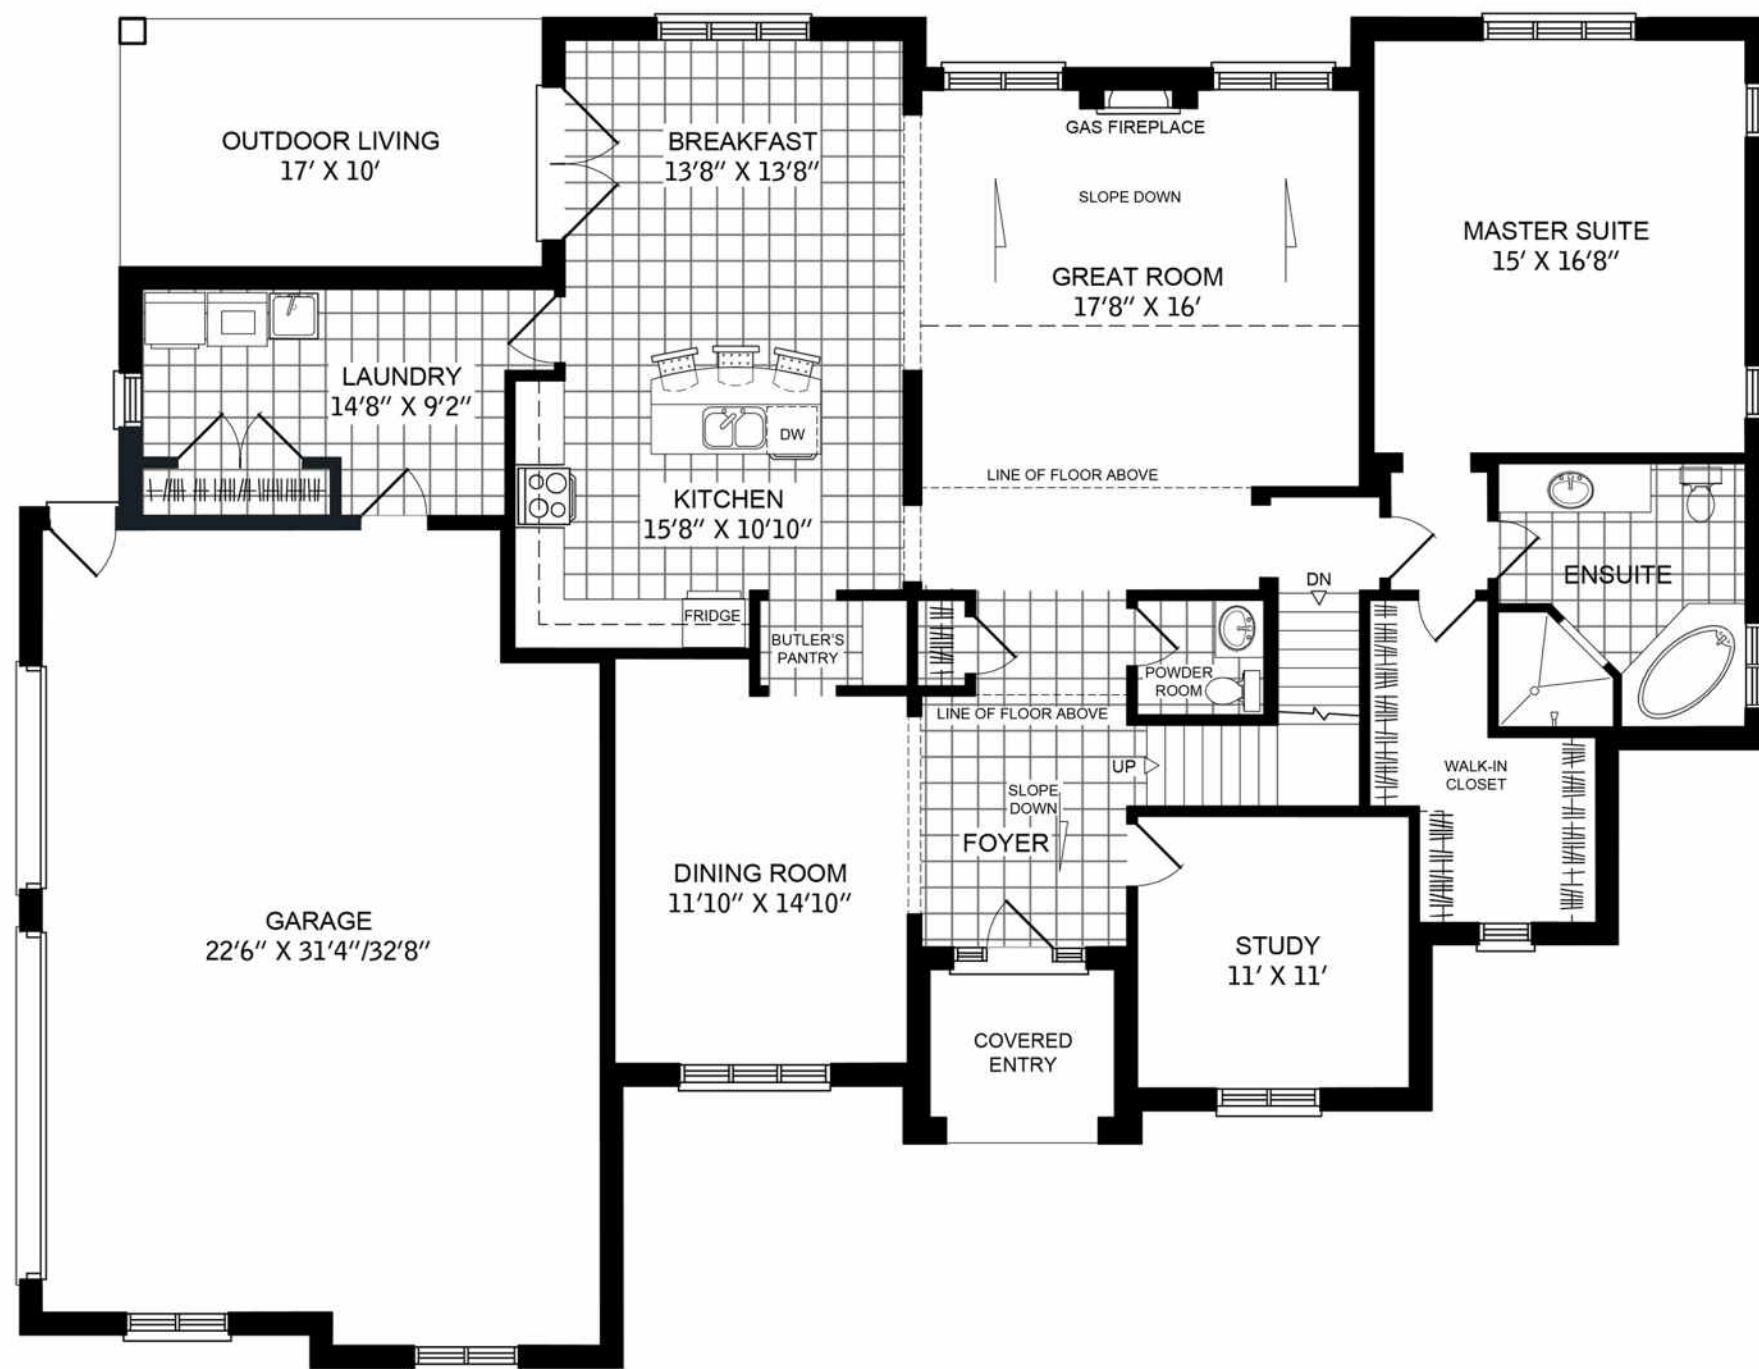

BUNGALOF COLLECTION

Artist's Concept

The Diamond

2900 Sq. Ft.

MAIN FLOOR PLAN

SECOND FLOOR PLAN

All dimensions are approximate.

BUNGALOF COLLECTION

The Diamond

2900 Sq. Ft.